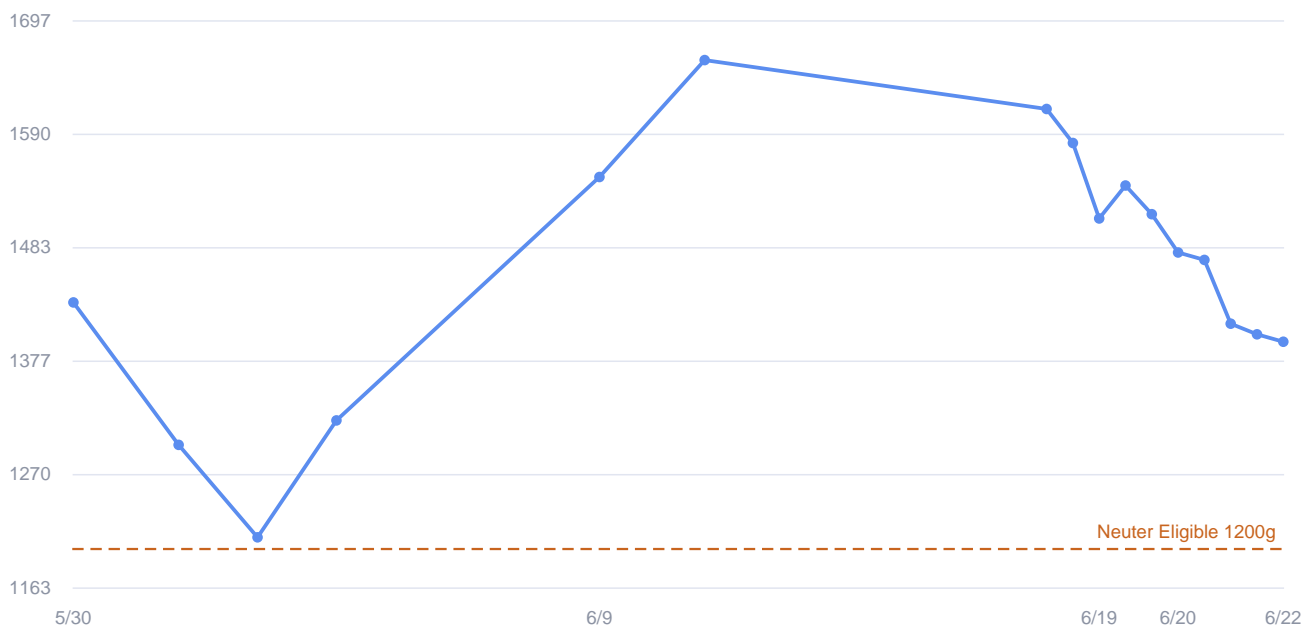

# Kitten Weight Report: Shane

Generated Jun 22, 2026 8:45 PM

**Name:** Shane  
**Sex:** Male  
**Spayed/Neutered:** Neutered  
**Coloring:** Grey/White  
**Birthday:** Mar 17, 2026  
**Weigh-ins:** 16  
**Latest weight:** 1395 g (Jun 22, 2026, PM)  
**Growth rate:** -52.4 g/day

## Notes:

Sarah's kitten. Himbo extraordinaire - sort of bonded with Minvera, but gets along with everyone.

Had a bit of a cold beginning of June

## Milestones

- Neuter Eligible (1200 g): reached
- 2kg (2000 g): not enough data

## Growth chart - Shane (Male)