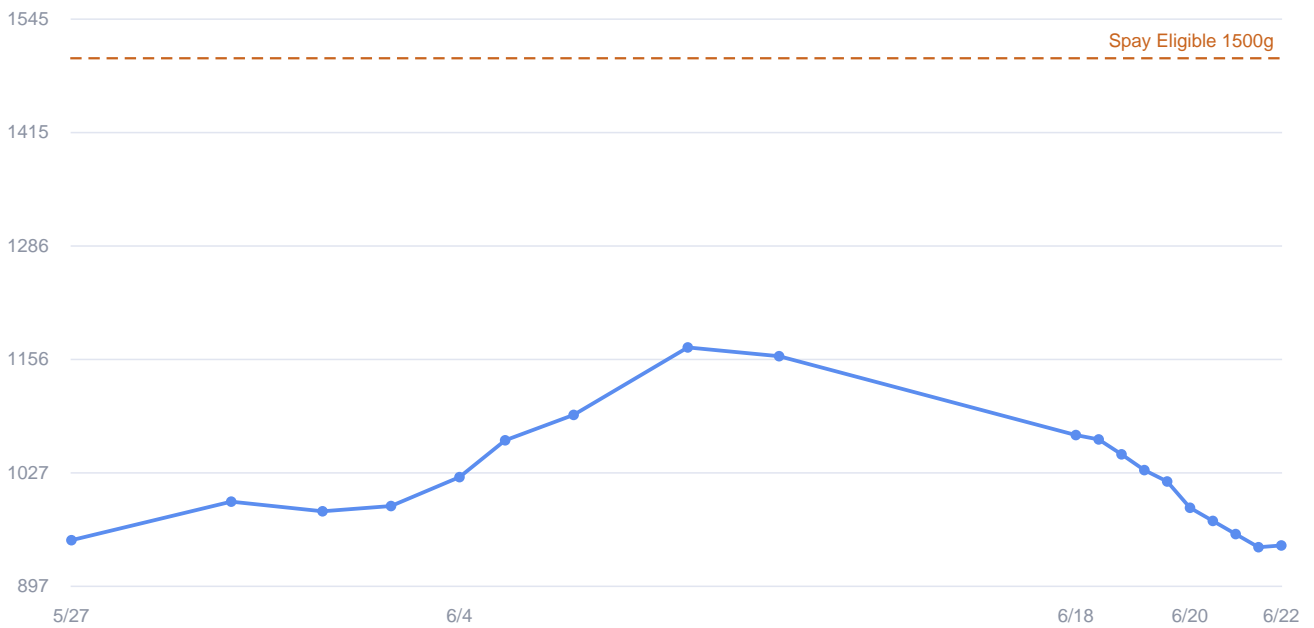

# Kitten Weight Report: Minerva

Generated Jun 22, 2026 8:38 PM

**Name:** Minerva  
**Sex:** Female  
**Spayed/Neutered:** No  
**Coloring:** Calico  
**Birthday:** Mar 30, 2026  
**Weigh-ins:** 19  
**Latest weight:** 944 g (Jun 22, 2026, PM)  
**Growth rate:** -31.3 g/day

## Notes:

Surrender solo. Nursed off Sarah, which was critical as deworming kept her weight really low. Bonded with Shane of of end of May. With Sarah gone in June, she's really attached to Shane but doesn't like other cats.

## Milestones

- Spay Eligible (1500 g): not enough data
- 2kg (2000 g): not enough data

## Weigh-in history

Date	Time	Weight (g)
May 27, 2026	AM	950
May 30, 2026	PM	994
Jun 1, 2026	PM	983
Jun 3, 2026	AM	989
Jun 4, 2026	PM	1022
Jun 5, 2026	PM	1064
Jun 7, 2026	AM	1093
Jun 9, 2026	PM	1170
Jun 11, 2026	PM	1160
Jun 18, 2026	AM	1070
Jun 18, 2026	PM	1065
Jun 19, 2026	AM	1048
Jun 19, 2026	PM	1030
Jun 20, 2026	AM	1017
Jun 20, 2026	PM	987
Jun 21, 2026	AM	972
Jun 21, 2026	PM	957
Jun 22, 2026	AM	942
Jun 22, 2026	PM	944