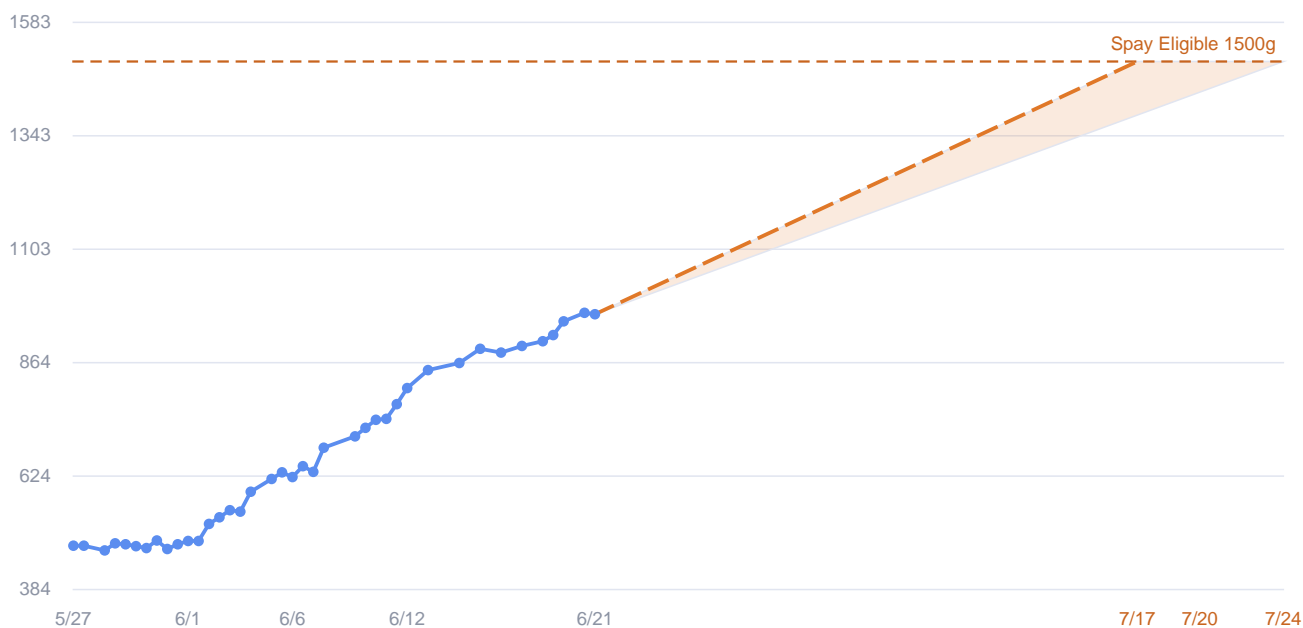

Kitten Weight Report: April

Generated Jun 22, 2026 8:47 PM

Name: April
Sex: Female
Spayed/Neutered: No
Coloring: n/a
Birthday: n/a
Weigh-ins: 39
Latest weight: 966 g (Jun 21, 2026, AM)
Growth rate: 20.4 g/day

Milestones

- Spay Eligible (1500 g): projected Jul 17, 2026
- 2kg (2000 g): projected Aug 11, 2026

Spay Eligible forecast - trend Jul 17, 2026 (last 7 weigh-ins, 20.4 g/day)

80% confident reached by Jul 20, 2026

95% confident reached by Jul 24, 2026

Growth chart - April (Female)

Weigh-in history

Date	Time	Weight (g)
May 27, 2026	AM	477
May 27, 2026	PM	477
May 28, 2026	PM	467
May 29, 2026	AM	482
May 29, 2026	PM	480
May 30, 2026	AM	476
May 30, 2026	PM	472
May 31, 2026	AM	488
May 31, 2026	PM	470
Jun 1, 2026	AM	480
Jun 1, 2026	PM	487
Jun 2, 2026	AM	487
Jun 2, 2026	PM	523
Jun 3, 2026	AM	537
Jun 3, 2026	PM	552
Jun 4, 2026	AM	549
Jun 4, 2026	PM	591
Jun 5, 2026	PM	618
Jun 6, 2026	AM	632
Jun 6, 2026	PM	622
Jun 7, 2026	AM	645
Jun 7, 2026	PM	633
Jun 8, 2026	AM	684
Jun 9, 2026	PM	708
Jun 10, 2026	AM	726
Jun 10, 2026	PM	743
Jun 11, 2026	AM	745
Jun 11, 2026	PM	776
Jun 12, 2026	AM	810
Jun 13, 2026	AM	848
Jun 14, 2026	PM	863
Jun 15, 2026	PM	893
Jun 16, 2026	PM	885
Jun 17, 2026	PM	899
Jun 18, 2026	PM	909
Jun 19, 2026	AM	922
Jun 19, 2026	PM	951
Jun 20, 2026	PM	969
Jun 21, 2026	AM	966